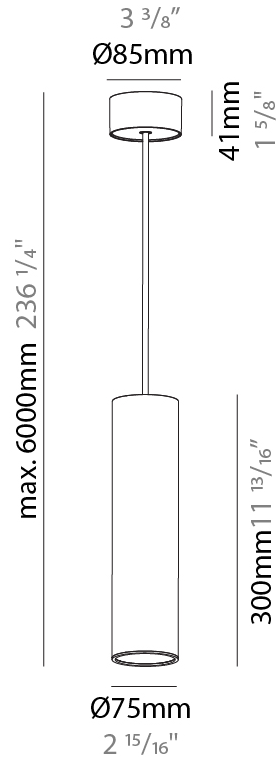

GENERAL

Series: Hangover
Subseries: Hangover Monopoint Surface Canopy
Partner: Prolicht
Division: Architectural
Installation: Suspension
Product Type: Pendant
Mounting Location: Ceiling
Light Distribution: Direct / Indirect

PHYSICAL

Shape: Cylinder
Diameter (mm): 75
Diameter (in): 2 ¹⁵/₁₆
Height (mm): 300
Height (in): 11 ¹³/₁₆
Max. Overall Height (mm): 2300
Max. Overall Height (in): 90 ⁹/₁₆
Diffuser: Shine Ring 0-6
Fixture Finish: SSR / BKV / CWI / CRY / HAB / UFT / ITA / RUA / FTG / MYG / LOD / PUS / FRO / FUP / KIA / POP / BLS / SPG / MEY / GOH / CHC / COM / ABZ / JAG / OBR / MOS / ROR
Fixture Material: Aluminum
Cable Details: 2000mm / 6000mm Cable in White / Black / Orange / Red

ELECTRICAL

Lamp Type: LED (Zhaga Standard)
Input Wattage (W): 20.8
Total Output Wattage (W): 19
Dimming: Tri-Mode (Non-Dimming and Phase Dimming (120Vac only) and 0-10V Dimming)
Driver Included: Yes
Driver Location: External
Driver Type: Constant Current - Universal
Driver Class: Class 2
Housing: ENCP3
Input Voltage (V): 120 - 277
Constant Current (MA): 500

LED

Number of LEDs: 2
Color Temperature (°K): 2700 / 3000 / 4000
Max. Delivered Lumen (lm): 1821
CRI: >90 CRI
Efficiency (%): 86
Lamp Life (hrs): 50000

OPTICAL

Reflector°: 18 / 36 / 52

RATINGS AND CERTIFICATIONS

Certified By: Certified for North American Standards
IP rating: IP20