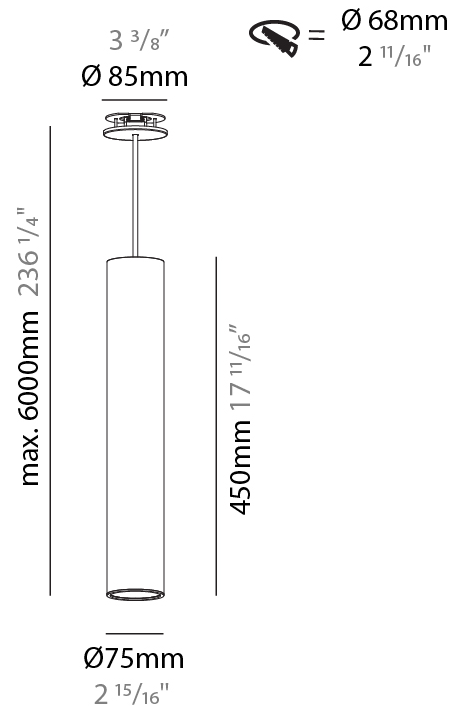

PHYSICAL

Shape: Cylinder
Diameter (mm): 75
Diameter (in): 2 ¹⁵/₁₆
Height (mm): 450
Height (in): 17 ¹¹/₁₆
Max. Overall Height (mm): 2450
Max. Overall Height (in): 96 ⁷/₁₆
Diffuser: Shine Ring 0-6
Fixture Finish: SSR / BKV / CWI / CRY / HAB / UFT / ITA / RUA / FTG / MYG / LOD / PUS / FRO / FUP / KIA / POP / BLS / SPG / MEY / GOH / CHC / COM / ABZ / JAG / OBR / MOS / ROR
Fixture Material: Aluminum
Cable Details: 2000mm / 4000mm Cable in White / Black / Orange / Red
Cut-out Measurements: 68mm / 2 11/16"

ELECTRICAL

Lamp Type: LED (Zhaga Standard)
Input Wattage (W): 20
Total Output Wattage (W): 18.2
Dimming: Non-Dimming / Phase Dimming (120vac Only)
Driver Included: Yes
Driver Location: Integrated
Driver Type: Constant Current - Universal
Driver Class: Class 2
Input Voltage (V): 120 - 277
Constant Current (mA): 500
Upon Request: (Not included - see components) Remote: 0-10Vdc dimming

LED

Number of LEDs: 1
Color Temperature (°K): 2700 / 3000 / 4000
Max. Delivered Lumen (lm): 1512 / 1568 / 1680
Nominal Lumen (lm): 1782 / 1848 / 1981
CRI: >90 CRI
Lamp Life (hrs): 50000
Upon Request: ***3500K available in minimum quantities (larger quantities upon request)

OPTICAL

Reflector: 18 / 36 / 52

RATINGS AND CERTIFICATIONS

Certified By: Certified for North American Standards
IP rating: IP20