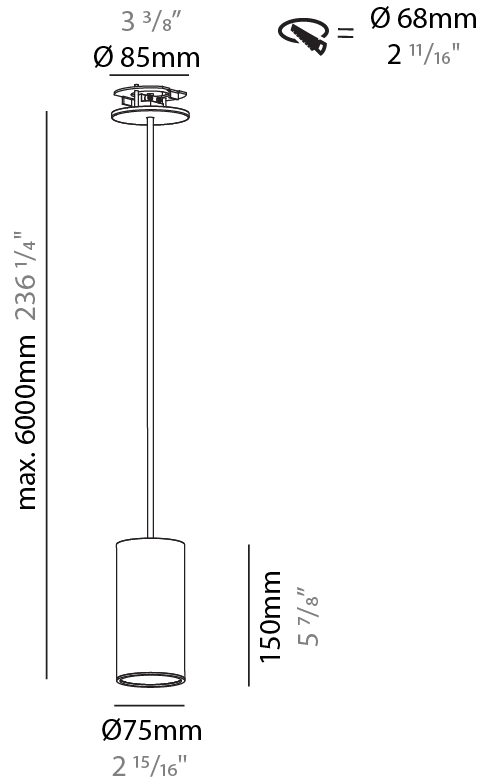

Series: Hangover
Subseries: Hangover Monopoint Recessed Canopy
Partner: Prolicht
Division: Architectural
Installation: Suspension
Product Type: Pendant
Mounting Location: Ceiling
Light Distribution: Direct / Indirect

PHYSICAL

Shape: Cylinder
Diameter (mm): 75
Diameter (in): 2 ¹⁵/₁₆
Height (mm): 150
Height (in): 5 ⁷/₈
Max. Overall Height (mm): 2150
Max. Overall Height (in): 84 ⁵/₈
Diffuser: Shine Ring 0-6
Fixture Finish: SSR / BKV / CWI / CRY / HAB / UFT / ITA / RUA / FTG / MYG / LOD / PUS / FRO / FUP / KIA / POP / BLS / SPG / MEY / GOH / CHC / COM / ABZ / JAG / OBR / MOS / ROR
Fixture Material: Aluminum
Cable Details: 2000mm / 6000mm Cable in White / Black / Orange / Red
Cut-out Measurements: 68mm / 2 11/16"

ELECTRICAL

Lamp Type: LED (Zhaga Standard)
Input Wattage (W): 10.9
Total Output Wattage (W): 9
Dimming: Tri-Mode (Non-Dimming and Phase Dimming (120Vac only) and 0-10V Dimming)
Driver Included: Yes
Driver Location: External
Driver Type: Constant Current - Universal
Driver Class: Class 2
Housing: ENCP3 w/Quick Connect
Input Voltage (V): 120 - 277
Constant Current (MA): 500

LED

Number of LEDs: 1
Color Temperature (°K): 2700 / 3000 / 4000
Max. Delivered Lumen (lm): 923
CRI: >90 CRI
Lamp Life (hrs): 50000
Upon Request: ***3500K available in minimum quantities (larger quantities upon request)

OPTICAL

Reflector: 18 / 36 / 52

RATINGS AND CERTIFICATIONS

Certified By: Certified for North American Standards
IP rating: IP20