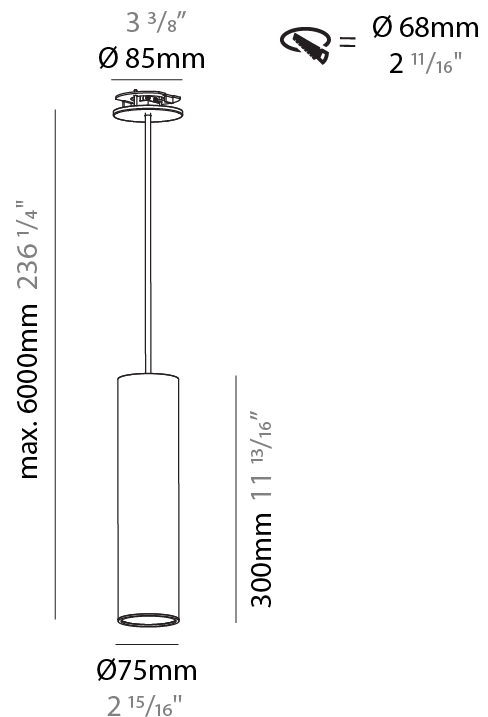

GENERAL

Series: Hangover
Subseries: Hangover Monopoint Recessed Canopy
Partner: Prolicht
Division: Architectural
Installation: Suspension
Product Type: Pendant
Mounting Location: Ceiling
Light Distribution: Direct

PHYSICAL

Shape: Cylinder
Diameter (mm): 75
Diameter (in): 2 ¹⁵/₁₆
Height (mm): 300
Height (in): 11 ¹³/₁₆
Max. Overall Height (mm): 2300
Max. Overall Height (in): 90 ⁹/₁₆
Diffuser: Shine Ring 0-6
Fixture Finish: SSR / BKV / CWI / CRY / HAB / UFT / ITA / RUA / FTG / MYG / LOD / PUS / FRO / FUP / KIA / POP / BLS / SPG / MEY / GOH / CHC / COM / ABZ / JAG / OBR / MOS / ROR
Fixture Material: Aluminum
Cable Details: 2000mm / 4000mm Cable in White / Black / Orange / Red
Cut-out Measurements: 68mm / 2 11/16"

ELECTRICAL

Lamp Type: LED (Zhaga Standard)
Input Wattage (W): 10.9
Total Output Wattage (W): 9
Dimming: Tri-Mode (Non-Dimming and Phase Dimming (120Vac only) and 0-10V Dimming)
Driver Included: Yes
Driver Location: External
Driver Type: Constant Current - Universal
Driver Class: Class 2
Housing: ENCP3 w/Quick Connect
Input Voltage (V): 120 - 277
Constant Current (MA): 500

LED

Number of LEDs: 1
Color Temperature (°K): 2700 / 3000 / 4000
Max. Delivered Lumen (lm): 923
CRI: >90 CRI
Lamp Life (hrs): 50000
Upon Request: ***3500K available in minimum quantities (larger quantities upon request)

OPTICAL

Reflector: 18 / 36 / 52

RATINGS AND CERTIFICATIONS

Certified By: Certified for North American Standards
IP rating: IP20