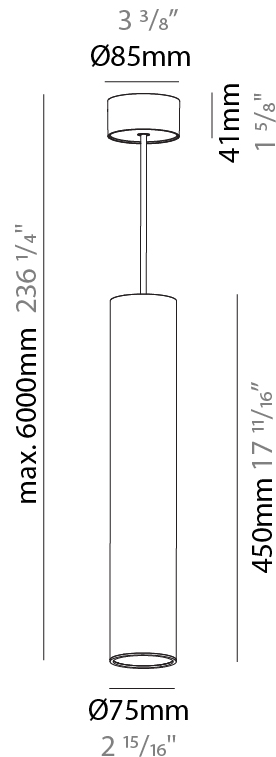

GENERAL

Series: Hangover
Subseries: Hangover Monopoint Surface Canopy
Partner: Prolicht
Division: Architectural
Installation: Suspension
Product Type: Pendant
Mounting Location: Ceiling
Light Distribution: Direct / Indirect

PHYSICAL

Shape: Cylinder
Diameter (mm): 75
Diameter (in): 2 ¹⁵/₁₆
Height (mm): 450
Height (in): 17 ¹¹/₁₆
Max. Overall Height (mm): 2450
Max. Overall Height (in): 96 ⁷/₁₆
Diffuser: Shine Ring 0-6
Fixture Finish: SSR / BKV / CWI / CRY / HAB / UFT / ITA / RUA / FTG / MYG / LOD / PUS / FRO / FUP / KIA / POP / BLS / SPG / MEY / GOH / CHC / COM / ABZ / JAG / OBR / MOS / ROR
Fixture Material: Aluminum
Cable Details: 2000mm / 6000mm Cable in White / Black / Orange / Red

ELECTRICAL

Lamp Type: LED (Zhaga Standard)
Input Wattage (W): 20.8
Total Output Wattage (W): 19
Dimming: Tri-Mode (Non-Dimming and Phase Dimming (120Vac only) and 0-10V Dimming)
Driver Included: Yes
Driver Location: External
Driver Type: Constant Current - Universal
Driver Class: Class 2
Housing: ENCP3
Input Voltage (V): 120 - 277
Constant Current (MA): 500

LED

Number of LEDs: 2
Color Temperature (°K): 2700 / 3000 / 4000
Max. Delivered Lumen (lm): 1821
CRI: >90 CRI
Efficiency (%): 86
Lamp Life (hrs): 50000

OPTICAL

Reflector°: 18 / 36 / 52

RATINGS AND CERTIFICATIONS

Certified By: Certified for North American Standards
IP rating: IP20